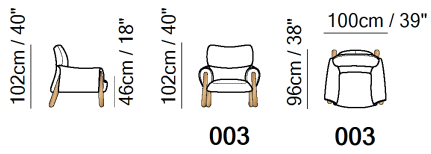

■ Vers. 003

■ Vers. 003

■ Vers. 003

SCHEMATICS

---

TECHNICAL INFORMATION

	<b>COVERING</b>	Leather <input checked="" type="checkbox"/>	Soft Cover <input checked="" type="checkbox"/>				
	<b>FILLING</b>	Arms	<input type="checkbox"/> Fiber <input type="checkbox"/> Foam <input type="checkbox"/> Feather/Fiber Mix <input type="checkbox"/> Feather	Seat cushion	<input type="checkbox"/> Fiber <input type="checkbox"/> Foam <input type="checkbox"/> Feather/Fiber Mix <input type="checkbox"/> Feather	Back cushion	<input type="checkbox"/> Fiber <input type="checkbox"/> Foam <input type="checkbox"/> Feather/Fiber Mix <input type="checkbox"/> Feather
	<b>COMFORT</b>	Firm Comfort <input type="checkbox"/>	Standard Comfort <input checked="" type="checkbox"/>				
	<b>FUNCTION</b>	Bed <input type="checkbox"/>	Electric motion <input type="checkbox"/>	Motion <input type="checkbox"/>	Recliner <input type="checkbox"/>	Sliding <input type="checkbox"/>	
	<b>VISUAL APPEARANCE*</b>	Low <input type="checkbox"/>	Medium <input checked="" type="checkbox"/>	High <input type="checkbox"/>			
	<b>LEGS</b>	Wood <input checked="" type="checkbox"/>	Upholstered <input type="checkbox"/>	Castors <input type="checkbox"/>	Plastic <input type="checkbox"/>	Metal <input type="checkbox"/>	

VISUAL APPEARANCE

The product may reveal various wrinkles due to the combination of Elasticity of the covering, characteristics of the interior construction and the design of the product.

Products with Visual Appearance listed as High or Medium would require higher degree of care, where seats and back cushions may require fluffing and plumping more often than Products with Visual Appearance listed as Low.